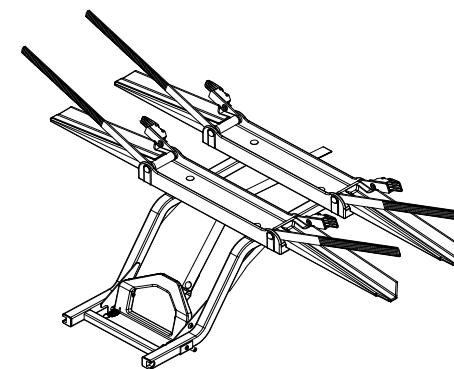

→ Check NEW UPDATES → [www.ifz-berlin.de](http://www.ifz-berlin.de)

Opel / Vauxhall  
P - J / SW

Astra Sports Tourer

Zafira Tourer

part number: 13308261

2x M8x16 (8.8)

2x M6x12 (8.8)

2x 8,4x24x2